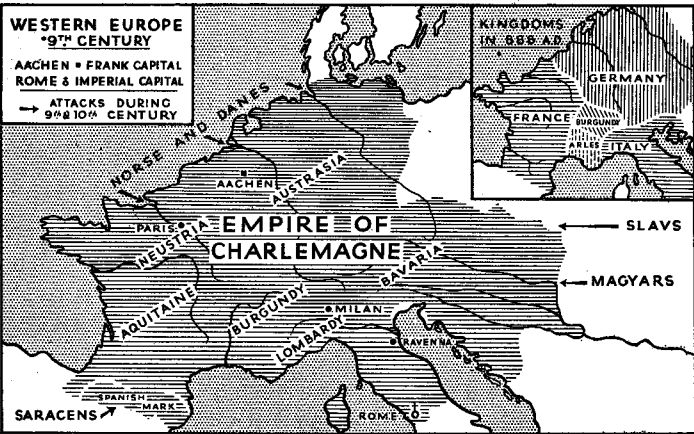

**WESTERN EUROPE  
9<sup>TH</sup> CENTURY**

AACHEN = FRANK CAPITAL  
ROME & IMPERIAL CAPITAL  
→ ATTACKS DURING  
9<sup>TH</sup> & 10<sup>TH</sup> CENTURY

**WESTERN EUROPE  
12<sup>TH</sup> & 13<sup>TH</sup> CENTURIES**

▨ PATRIMONY OF ST PETER.  
▤ LANDS CLAIMED BY CHURCH  
- RCHISHOPRICS.  
EXPANSION OF CHURCH

**APPROXIMATE AREAS  
OF  
APOCALYPTIC SYMBOLS**

▨ STATES OF THE CHURCH  
INCORPORATED IN ITALY  
1860/70.

**DECLINE OF THE OTTOMAN EMPIRE**