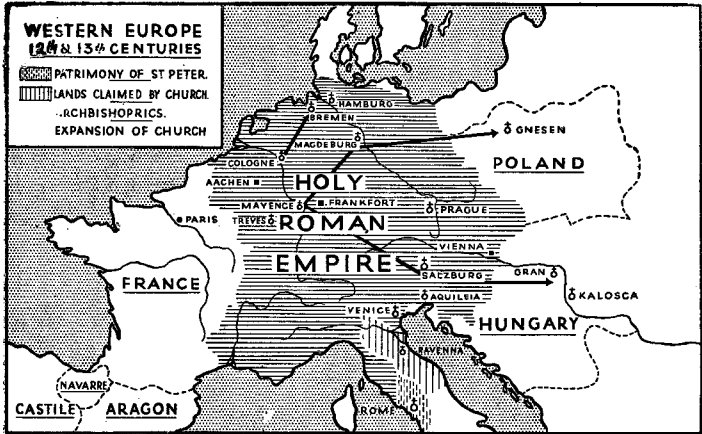

**WESTERN EUROPE  
9<sup>TH</sup> CENTURY**

AACHEN = FRANK CAPITAL  
ROME & IMPERIAL CAPITAL  
→ ATTACKS DURING  
9<sup>TH</sup> & 10<sup>TH</sup> CENTURY

**WESTERN EUROPE  
12<sup>TH</sup> & 13<sup>TH</sup> CENTURIES**

▨ PATRIMONY OF ST PETER.  
▤ LANDS CLAIMED BY CHURCH  
- RCHISHOPRICS.  
EXPANSION OF CHURCH

**APPROXIMATE AREAS  
OF  
APOCALYPTIC SYMBOLS**

▨ STATES OF THE CHURCH  
INCORPORATED IN ITALY  
1860/70.

**DECLINE OF THE OTTOMAN EMPIRE**